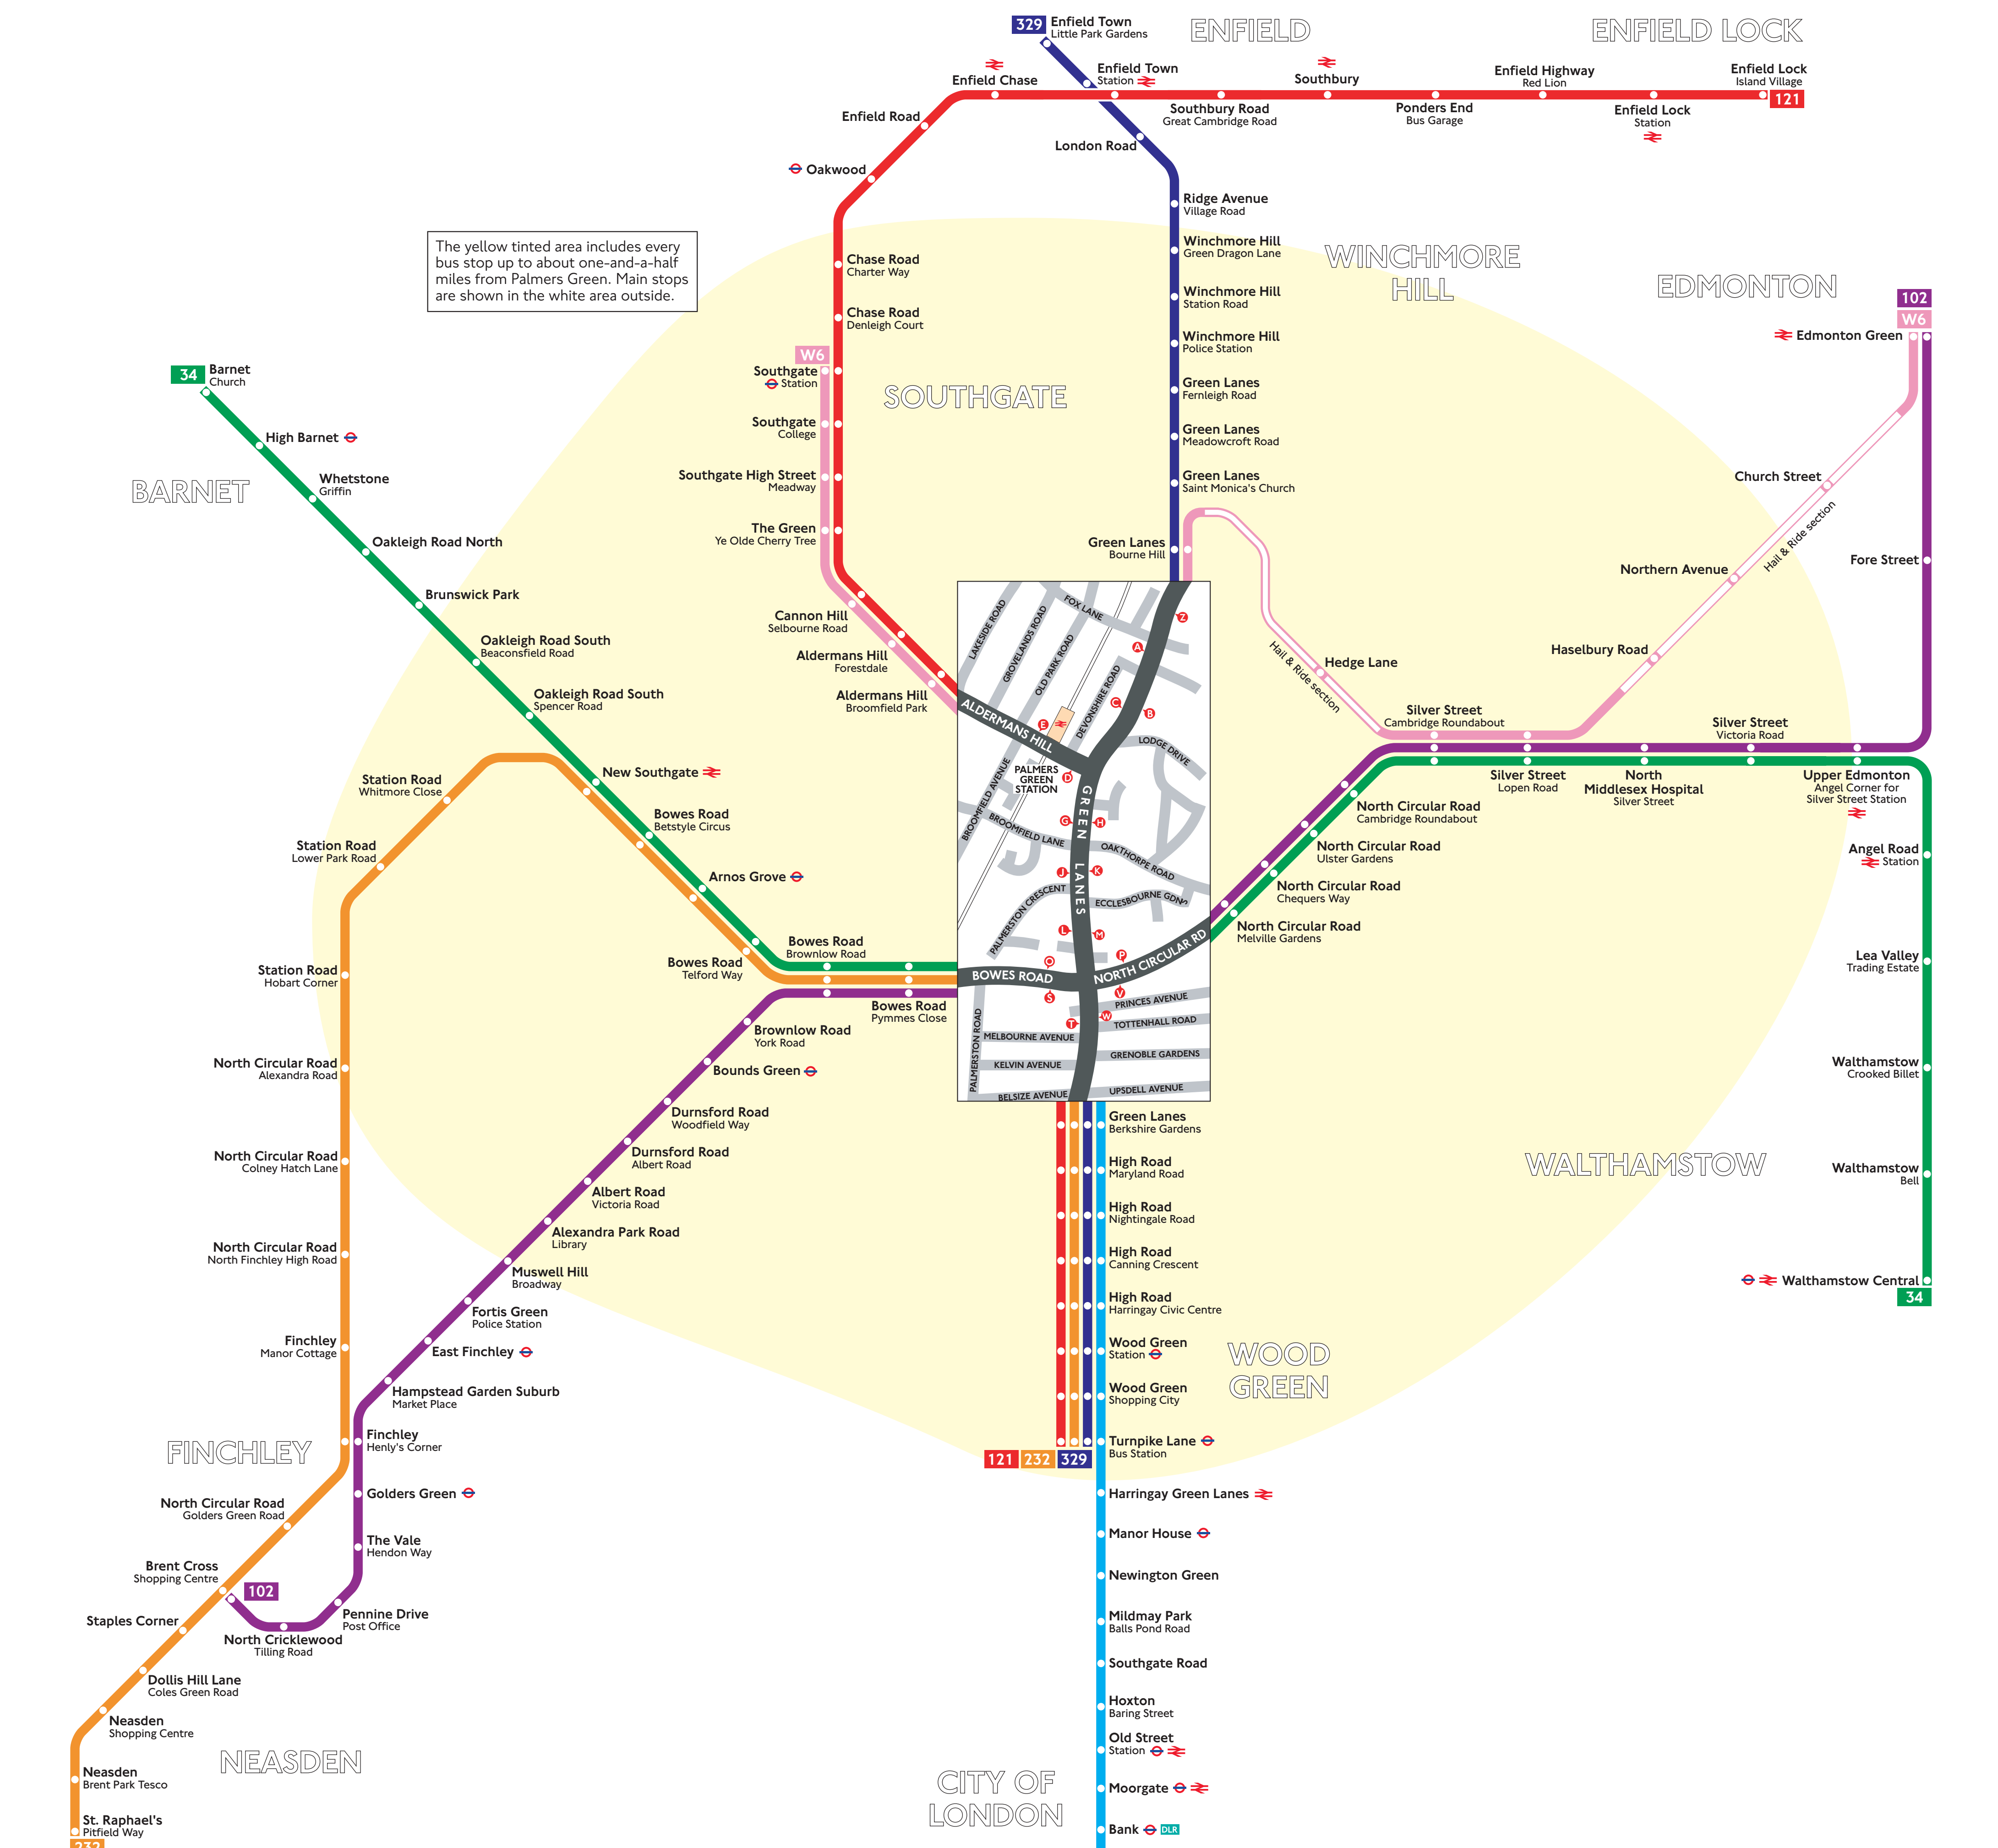

# Bus services from Palmers Green

- Key**
- 34 Daytime routes in black
  - N29 Night buses in blue
  - Connections with Underground
  - Connections with National Rail
  - Connections with Docklands Light Railway
  - Connections with River Boat services
- Red discs show the bus stop you need for your chosen bus service. The disc appears on the top of the bus stop in the street (see map of town centre in centre of diagram).

## Route finder

Bus service	Towards	Bus stops
34	Barnet	S V
102	Walthamstow	O P
121	Brent Cross	S V
141	Edmonton Green	O P
232	Enfield Lock	O J L T
329	Turnpike Lane	E H K M W
W6	London Bridge	W
	St. Raphael's	S T
	Turnpike Lane	W
	Enfield Town	A C G J L T
	Turnpike Lane	B H K M W Z
	Edmonton Green	A C E
	Southgate	B D Z

## Night buses

N29	Enfield Town	Trafalgar Square
		A C G J L T
		B B D Z W Z

## Destination finder

Destination	Bus service	Bus stops
<b>A</b>		
Albert Road Victoria Road	102	S V
Aldermans Hill Broomfield Park and Forestdale	121	D J L T
Alexandra Park Road Library	102	S V
Angel Road Station	34	O P
Arnos Grove	34	S V
	232	S T
<b>B</b>		
Bank	141	W
Barnet Church	34	S V
Bounds Green	102	S V
Bowes Road Betstyle Circus and Telford Way	34	S V
	232	S T